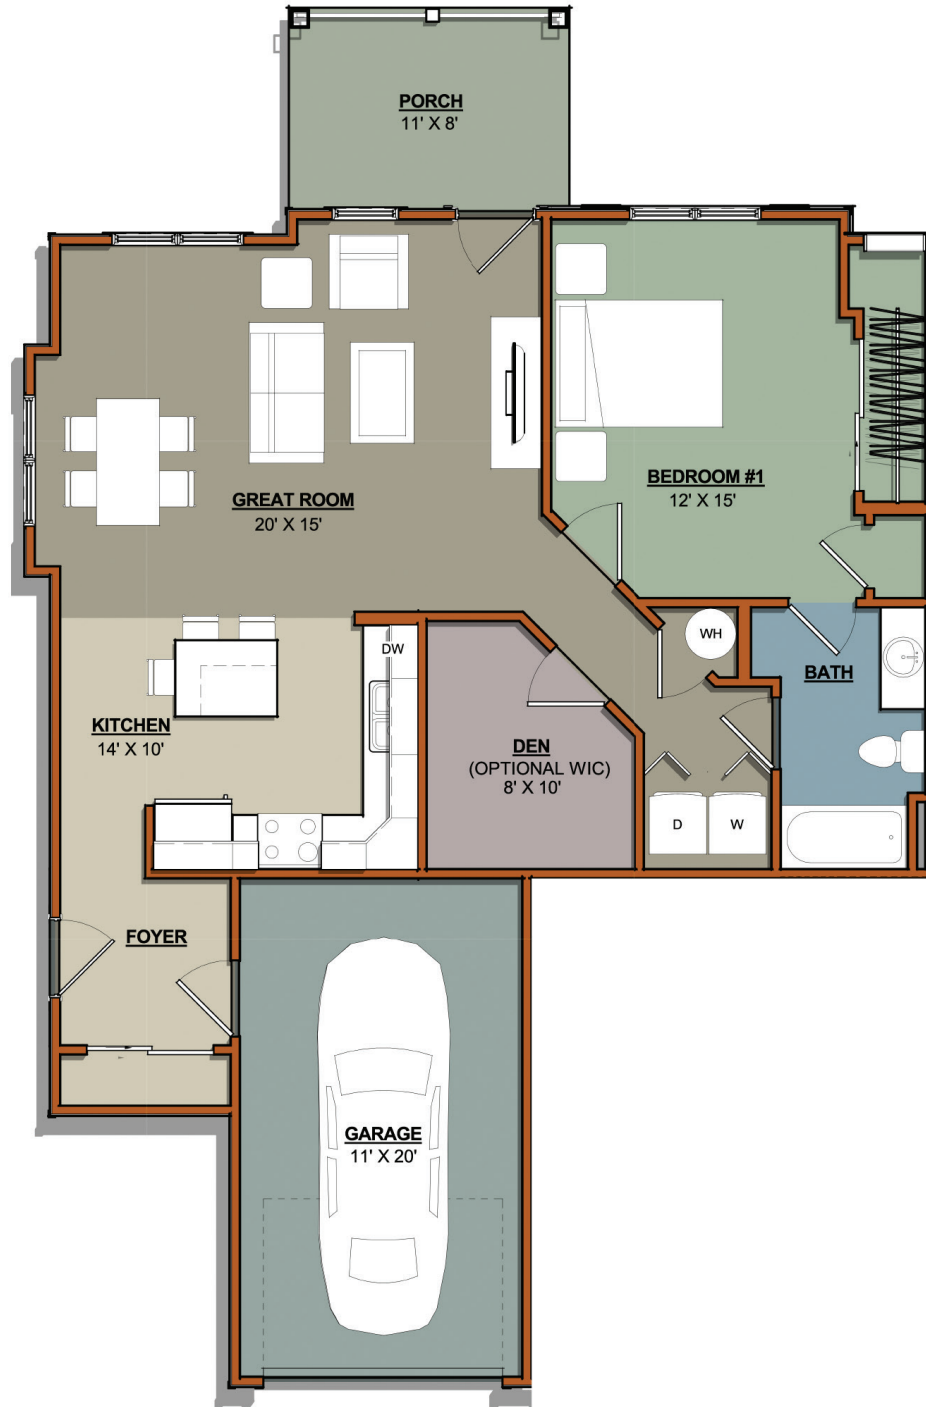

2 BEDROOM + DEN
2 BATH

1,444
SQUARE FEET

PRICING:

UNIT:

IT'S MORE THAN AN APARTMENT, IT'S YOUR HOME.
Luxurious one and two bedroom apartments—all with dens, feature private entrances, attached garages, designer kitchens and large private decks / patios to create the perfect relaxing environment. All floor plans offer contemporary, modern open concept living spaces with upscale designer planned features and amenities.

2 BEDROOM + DEN
2 BATH

1,130
SQUARE FEET

PRICING:

UNIT:

IT'S MORE THAN AN APARTMENT, IT'S YOUR HOME. Luxurious one and two bedroom apartments—all with dens, feature private entrances, attached garages, designer kitchens and large private decks / patios to create the perfect relaxing environment. All floor plans offer contemporary, modern open concept living spaces with upscale designer planned features and amenities.

683 SOUTH PIER DRIVE,
SHEBOYGAN, WISCONSIN 53081
920.547.0346
portscapeapartments.com

Floor plans, specifications, equipment, dimensions and prices are subject to change without notice. Dimensions shown are approximate.

1 BEDROOM + DEN
1 BATH

984
SQUARE FEET

PRICING:

UNIT:

IT'S MORE THAN AN APARTMENT, IT'S YOUR HOME.
Luxurious one and two bedroom apartments—all with dens, feature private entrances, attached garages, designer kitchens and large private decks / patios to create the perfect relaxing environment. All floor plans offer contemporary, modern open concept living spaces with upscale designer planned features and amenities.