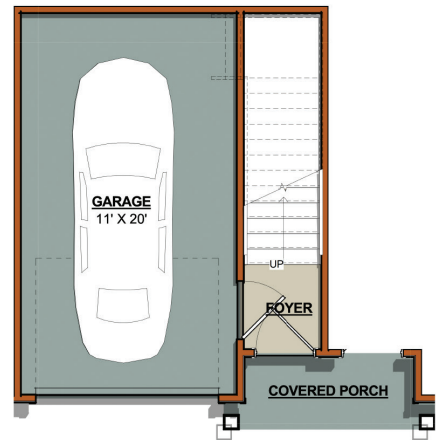

2 BEDROOM + DEN
2 BATH

1,444
SQUARE FEET

PRICING:

UNIT:

IT'S MORE THAN AN APARTMENT, IT'S YOUR HOME.
Luxurious one and two bedroom apartments—all with dens, feature private entrances, attached garages, designer kitchens and large private decks / patios to create the perfect relaxing environment. All floor plans offer contemporary, modern open concept living spaces with upscale designer planned features and amenities.

2 BEDROOM + DEN
2 BATH

1,130
SQUARE FEET

PRICING:

UNIT:

IT'S MORE THAN AN APARTMENT, IT'S YOUR HOME. Luxurious one and two bedroom apartments—all with dens, feature private entrances, attached garages, designer kitchens and large private decks / patios to create the perfect relaxing environment. All floor plans offer contemporary, modern open concept living spaces with upscale designer planned features and amenities.