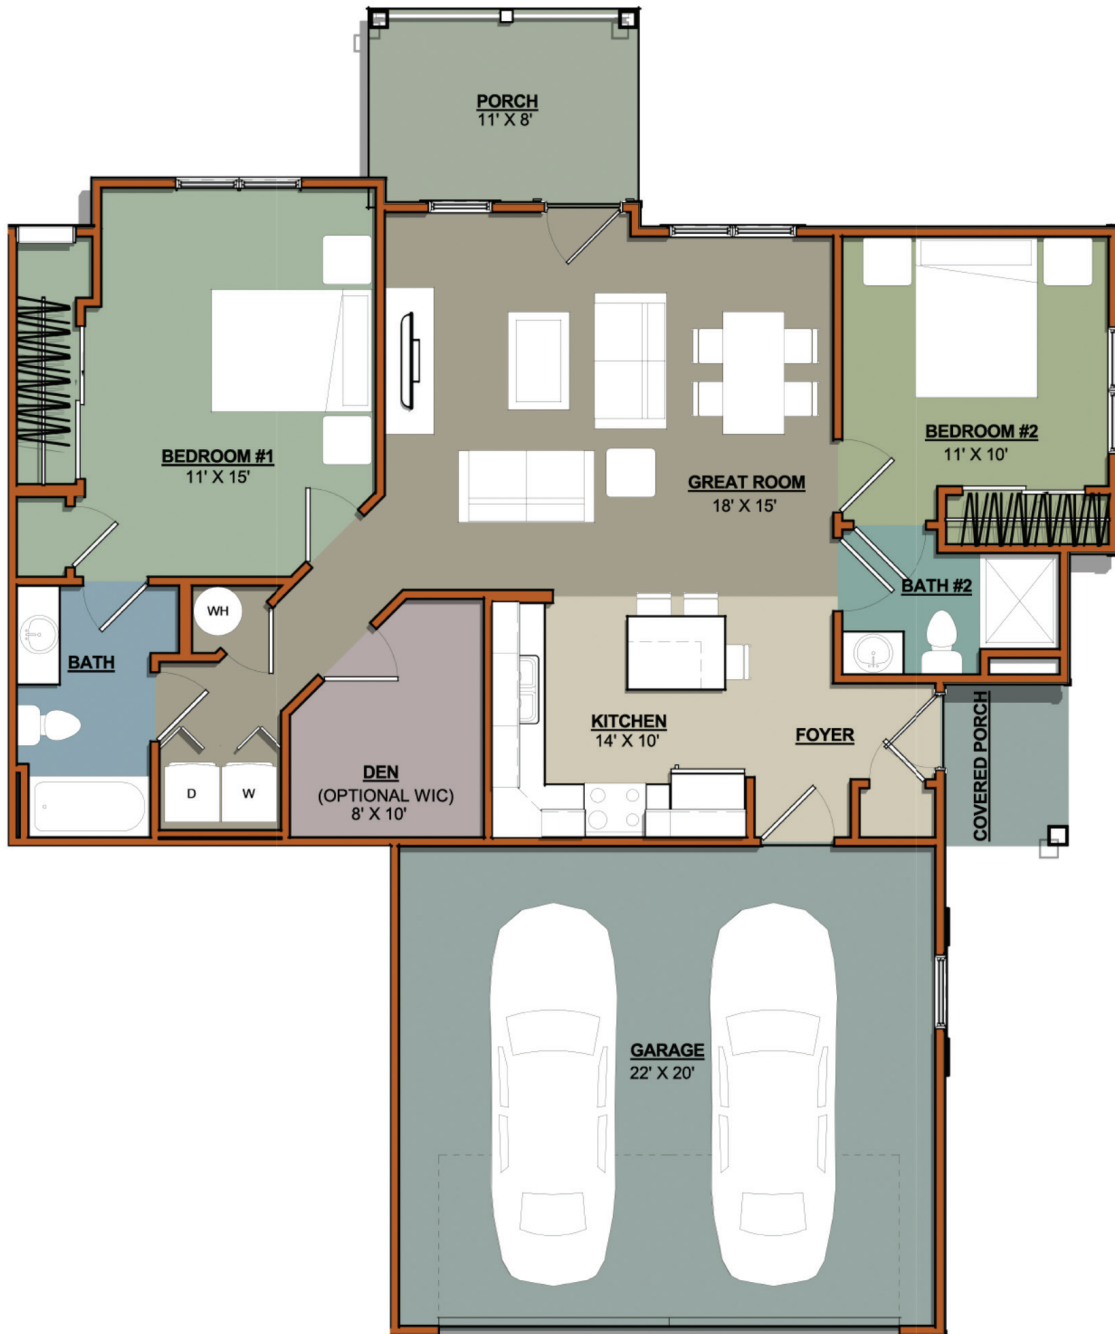

2 BEDROOM + DEN
2 BATH

1,444
SQUARE FEET

PRICING:

UNIT:

IT'S MORE THAN AN APARTMENT, IT'S YOUR HOME.
Luxurious one and two bedroom apartments—all with dens, feature private entrances, attached garages, designer kitchens and large private decks / patios to create the perfect relaxing environment. All floor plans offer contemporary, modern open concept living spaces with upscale designer planned features and amenities.

2 BEDROOM + DEN
2 BATH

1,130
SQUARE FEET

PRICING:

UNIT:

IT'S MORE THAN AN APARTMENT, IT'S YOUR HOME. Luxurious one and two bedroom apartments—all with dens, feature private entrances, attached garages, designer kitchens and large private decks / patios to create the perfect relaxing environment. All floor plans offer contemporary, modern open concept living spaces with upscale designer planned features and amenities.

1 BEDROOM + DEN
1 BATH

984
SQUARE FEET

PRICING:

UNIT:

IT'S MORE THAN AN APARTMENT, IT'S YOUR HOME.
Luxurious one and two bedroom apartments—all with dens, feature private entrances, attached garages, designer kitchens and large private decks / patios to create the perfect relaxing environment. All floor plans offer contemporary, modern open concept living spaces with upscale designer planned features and amenities.